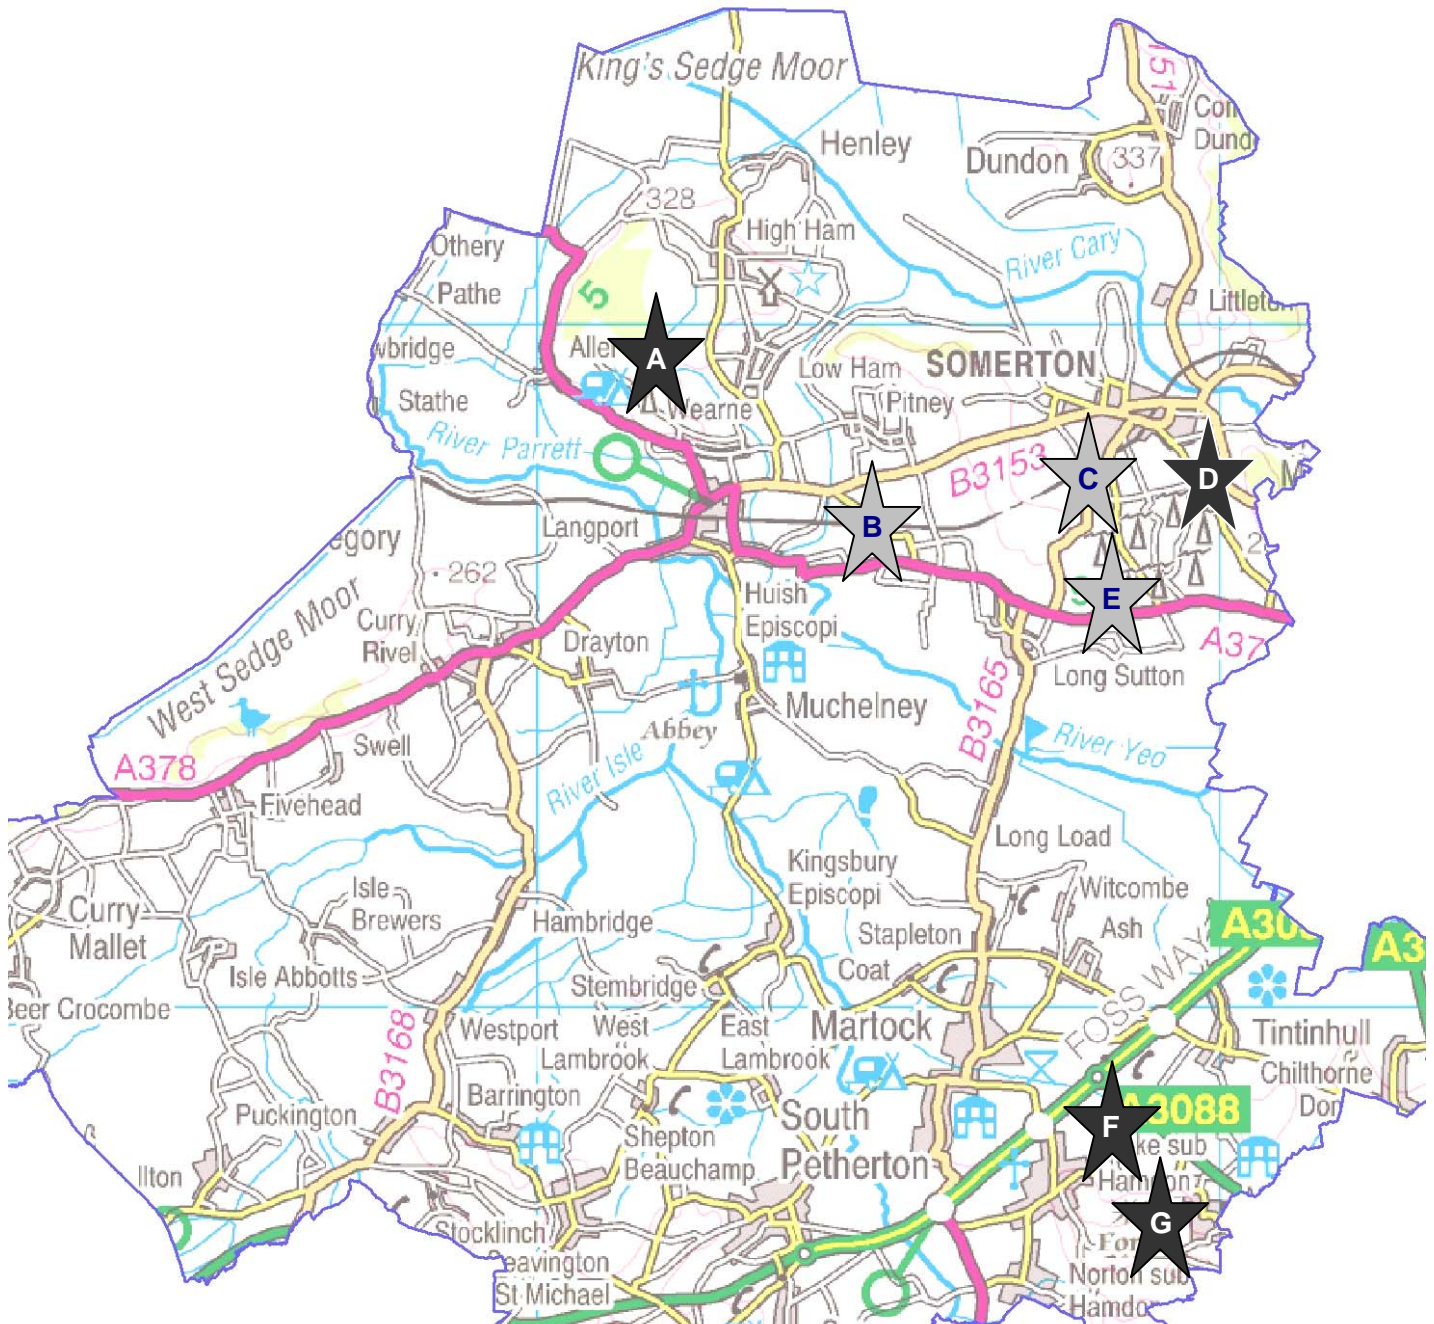

Quarries in Area North

(Active and dormant)

Parish	Ward	Map Ref	Quarry Name	Status
Huish Episcopi	Turn Hill	A	Bowdens Lane Quarry, Bowdens Lane, Langport, TA10 0QL	Active
Long Sutton	Turn Hill	B	Downslade, Hermitage Road, Upton, Long Sutton, TA10 9NW	Dormant
Somerton	Wessex	C	Badgers Cross, Badgers Cross Lane, Somerton, TA11 7JF	Dormant
Somerton	Wessex	D	Ashen Cross, Ashen Cross Road, Somerton, TA11 7HR	Active
Somerton	Wessex	E	Appledoor Field, Langport Road, Long Sutton, TA11 7JD	Dormant
Stoke Sub Hamdon	Hamdon	F	Ham Hill North, Ham Hill, Stoke Sub Hamdon, TA14 6RW	Active
Montacute	St Michael's	G	Ham Hill South, Ham Hill, Stoke Sub Hamdon	Active

Please note – placement is indicative only!